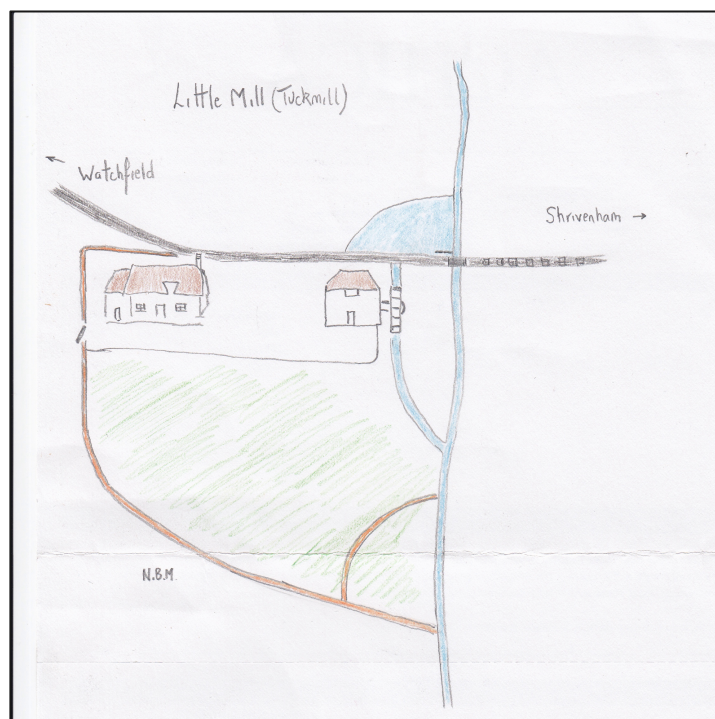

This is a transcription of the note above. *'Parcels conveyed by Sir Mark Pleydell to the Trustees, all that messuage, tenement and Water Grist Mill House erected over the said Mill, Garden and plot of ground called the Coppice and the Mill which premises are bounded at the bottom by the Withy Bed of the Farm and the lower channel of the Brook at the top by the Farm Yard and the Farm Garden in the front by the Foot Road to Shrinham on the opposite side by the Farm Mead and the Lammas Road and all the Mill Stream and watercourses belonging thereto.*

Lease
5th December, 1746.'

The following drawing is a more detailed representation of the layout of the Mill and matches the cruder layout above in every detail.

The water management was simple in that the bridge going over the main water course was also a dam. When the panels were put in place to halt the flow of water from the main course, the rising water level behind the dam formed a pool. The water was then ducted in by a tunnel under the footway to Shrivenham and onto the Mill Wheel. After it had turned the wheel it joined the main flow of the Brook further down.